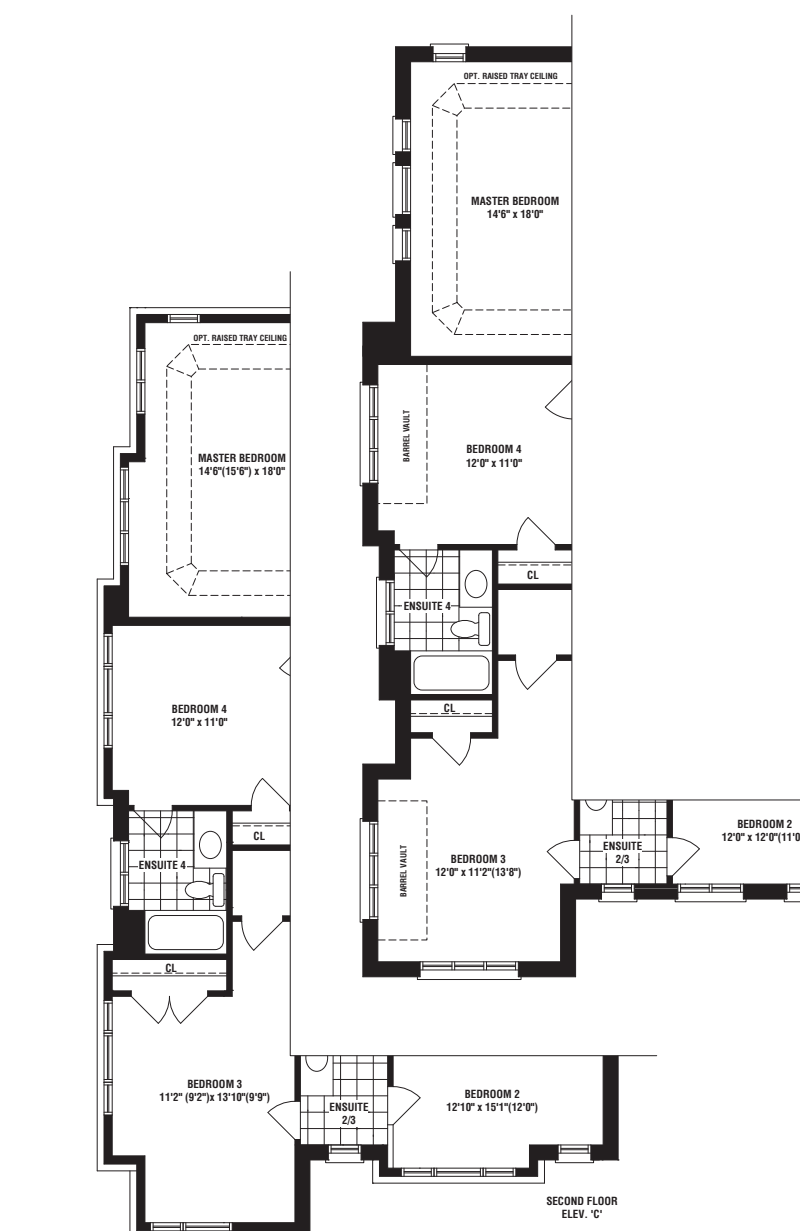

ASTER B | 3004 SQ. FT.

ASTER C | 3030 SQ. FT.

A

42

WHERE THE HORIZON MEETS HOME.

ASTER

A 2925 SQ. FT. B 3004 SQ. FT. C 3030 SQ. FT.

4 BEDROOMS
UP TO 2 ADDITIONAL BEDROOM OPTIONS AVAILABLE

4207