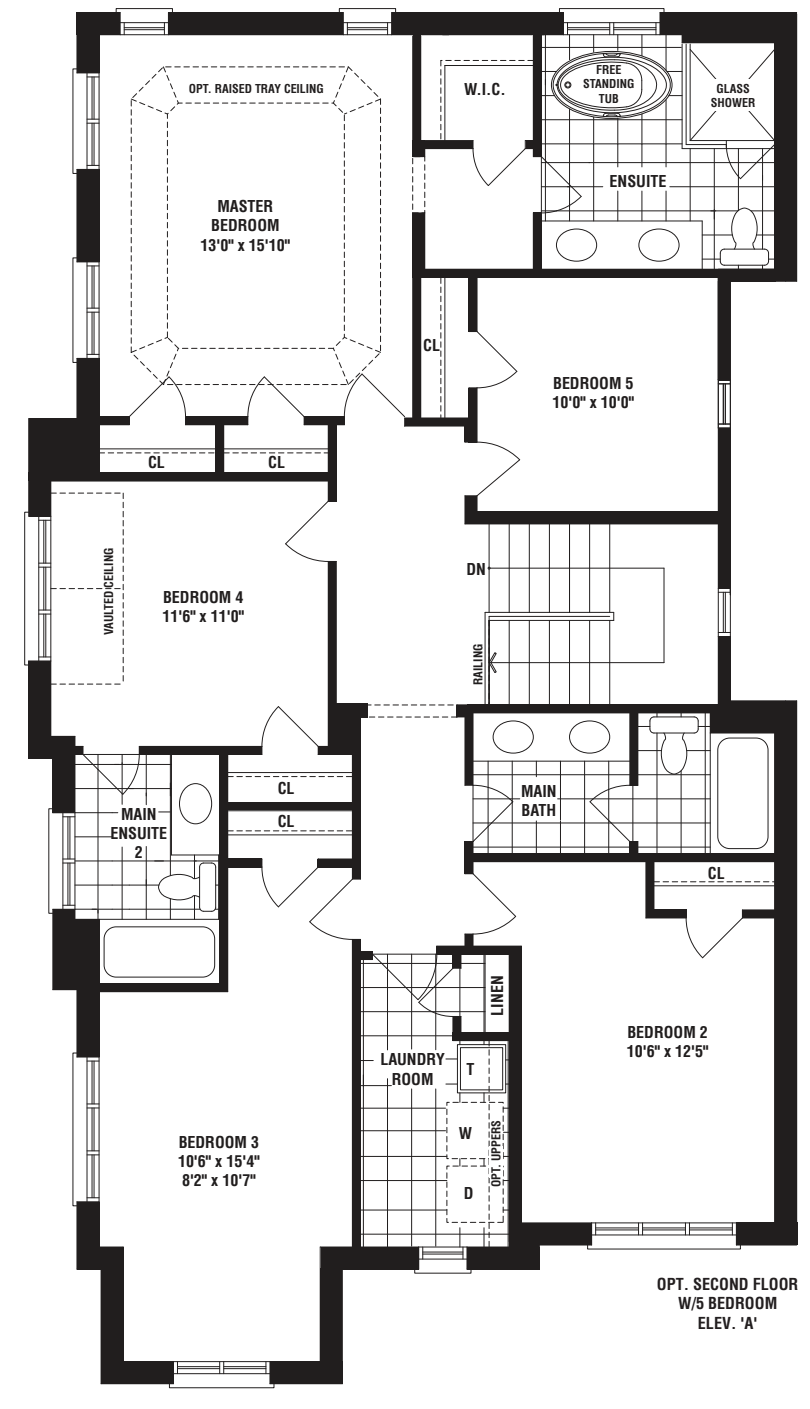

ASTER B | 3004 SQ. FT.

ASTER C | 3030 SQ. FT.

A

42

WHERE THE HORIZON MEETS HOME.

ASTER

A 2925 SQ. FT. B 3004 SQ. FT. C 3030 SQ. FT.

4 BEDROOMS
UP TO 2 ADDITIONAL BEDROOM OPTIONS AVAILABLE

4207