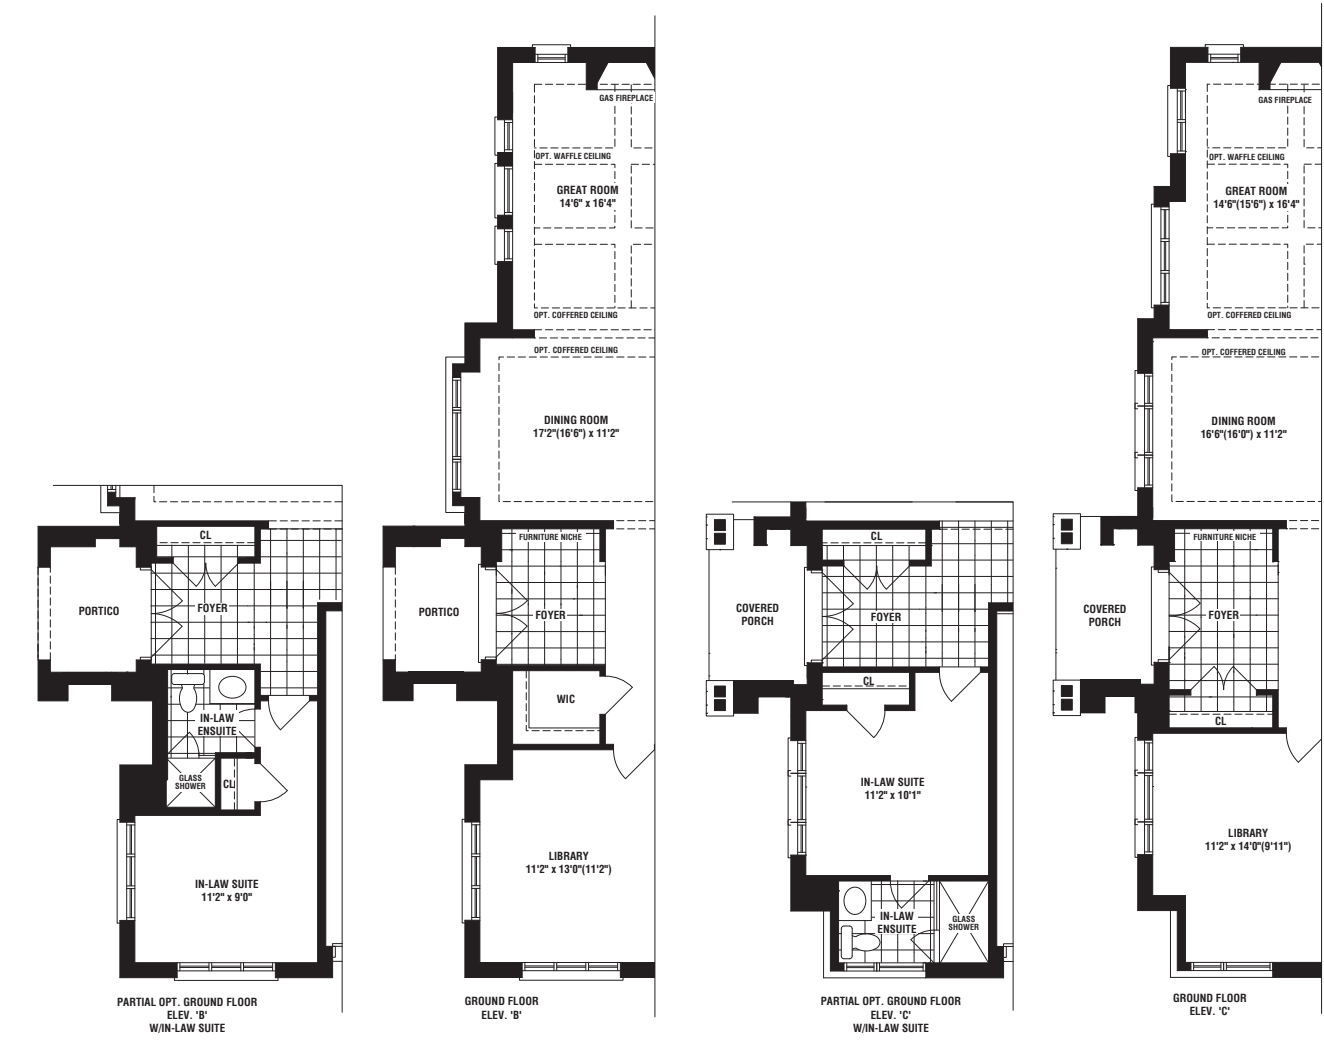

ASTER B | 3004 SQ. FT.

ASTER C | 3030 SQ. FT.

A

42

WHERE THE HORIZON MEETS HOME.

ASTER

A 2925 SQ. FT. B 3004 SQ. FT. C 3030 SQ. FT.

4 BEDROOMS
UP TO 2 ADDITIONAL BEDROOM OPTIONS AVAILABLE

4207