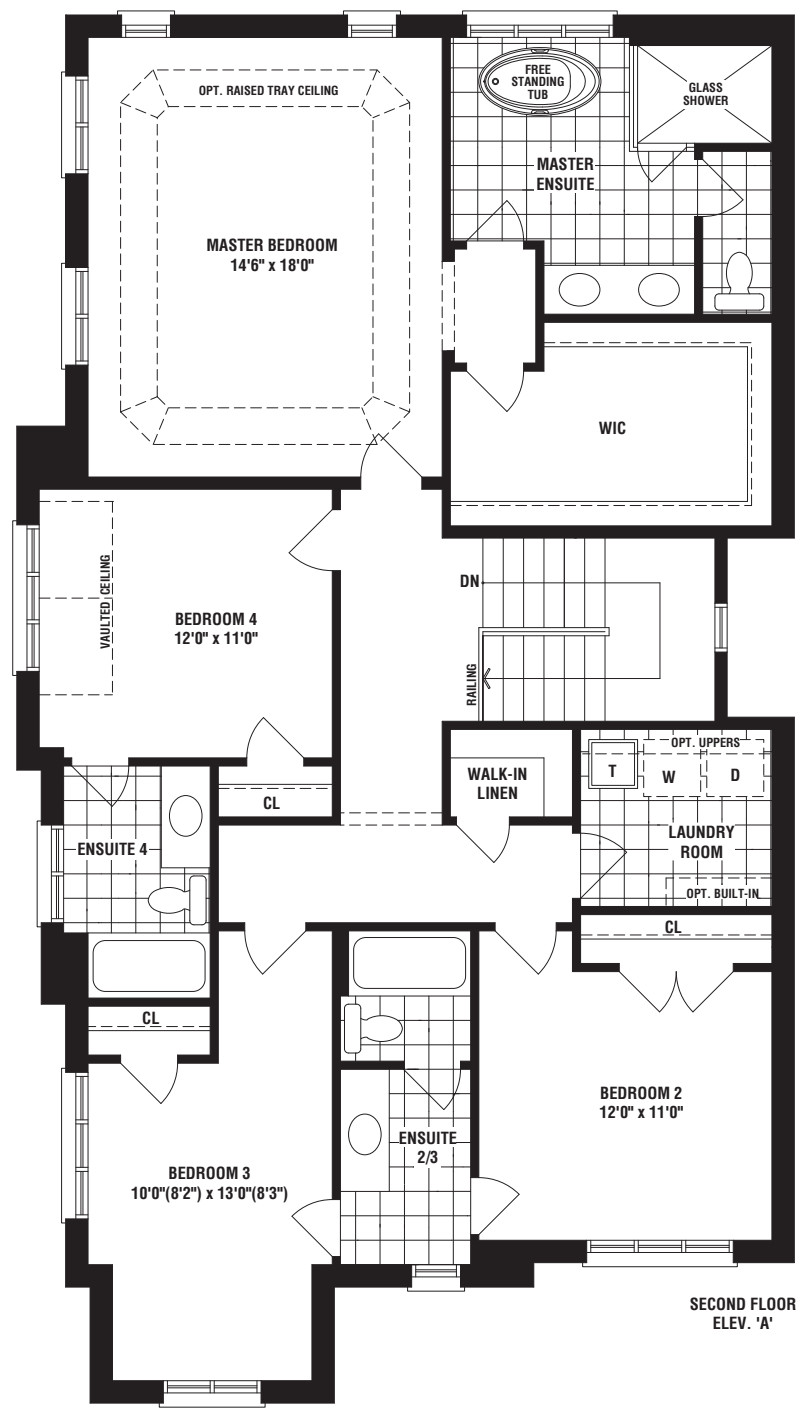

ASTER B | 3004 SQ. FT.

ASTER C | 3030 SQ. FT.

A

42

WHERE THE HORIZON MEETS HOME.

ASTER

A 2925 SQ. FT. B 3004 SQ. FT. C 3030 SQ. FT.

4 BEDROOMS
UP TO 2 ADDITIONAL BEDROOM OPTIONS AVAILABLE

4207