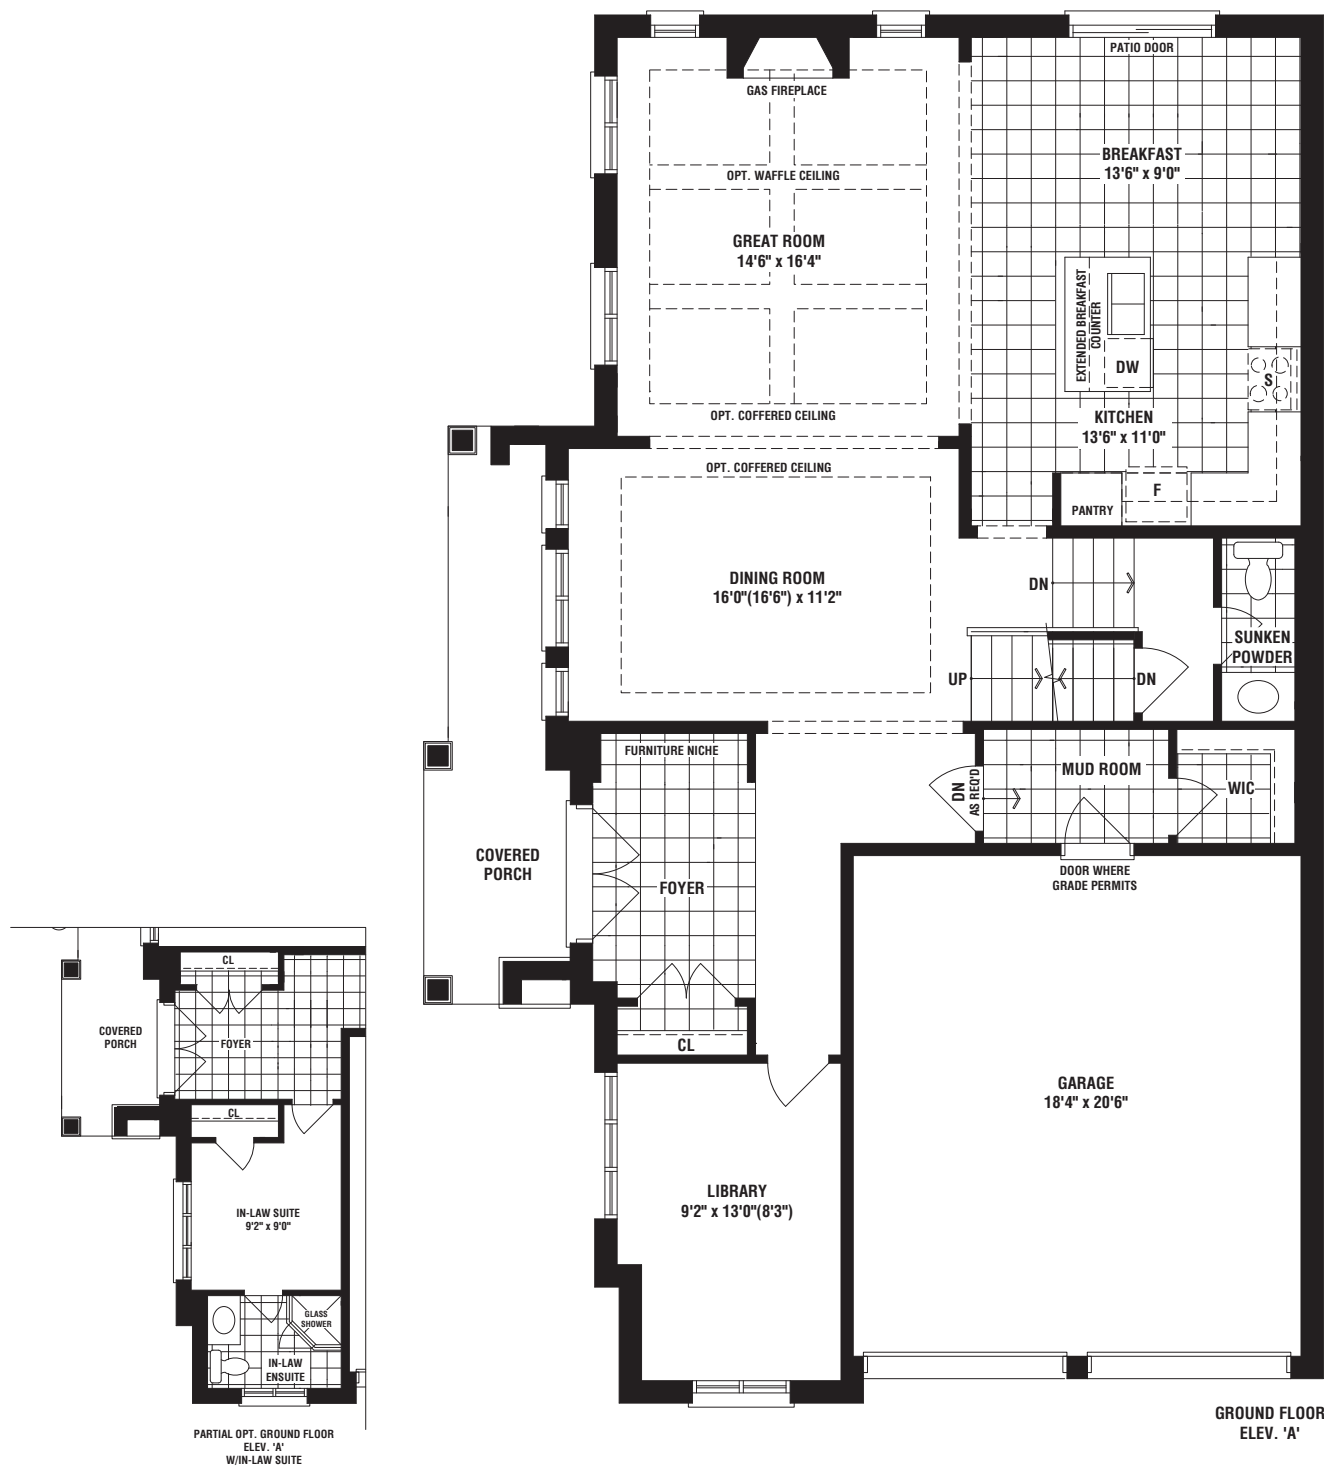

ASTER B | 3004 SQ. FT.

ASTER C | 3030 SQ. FT.

A

42

WHERE THE HORIZON MEETS HOME.

ASTER

A 2925 SQ. FT. B 3004 SQ. FT. C 3030 SQ. FT.

4 BEDROOMS
UP TO 2 ADDITIONAL BEDROOM OPTIONS AVAILABLE

4207