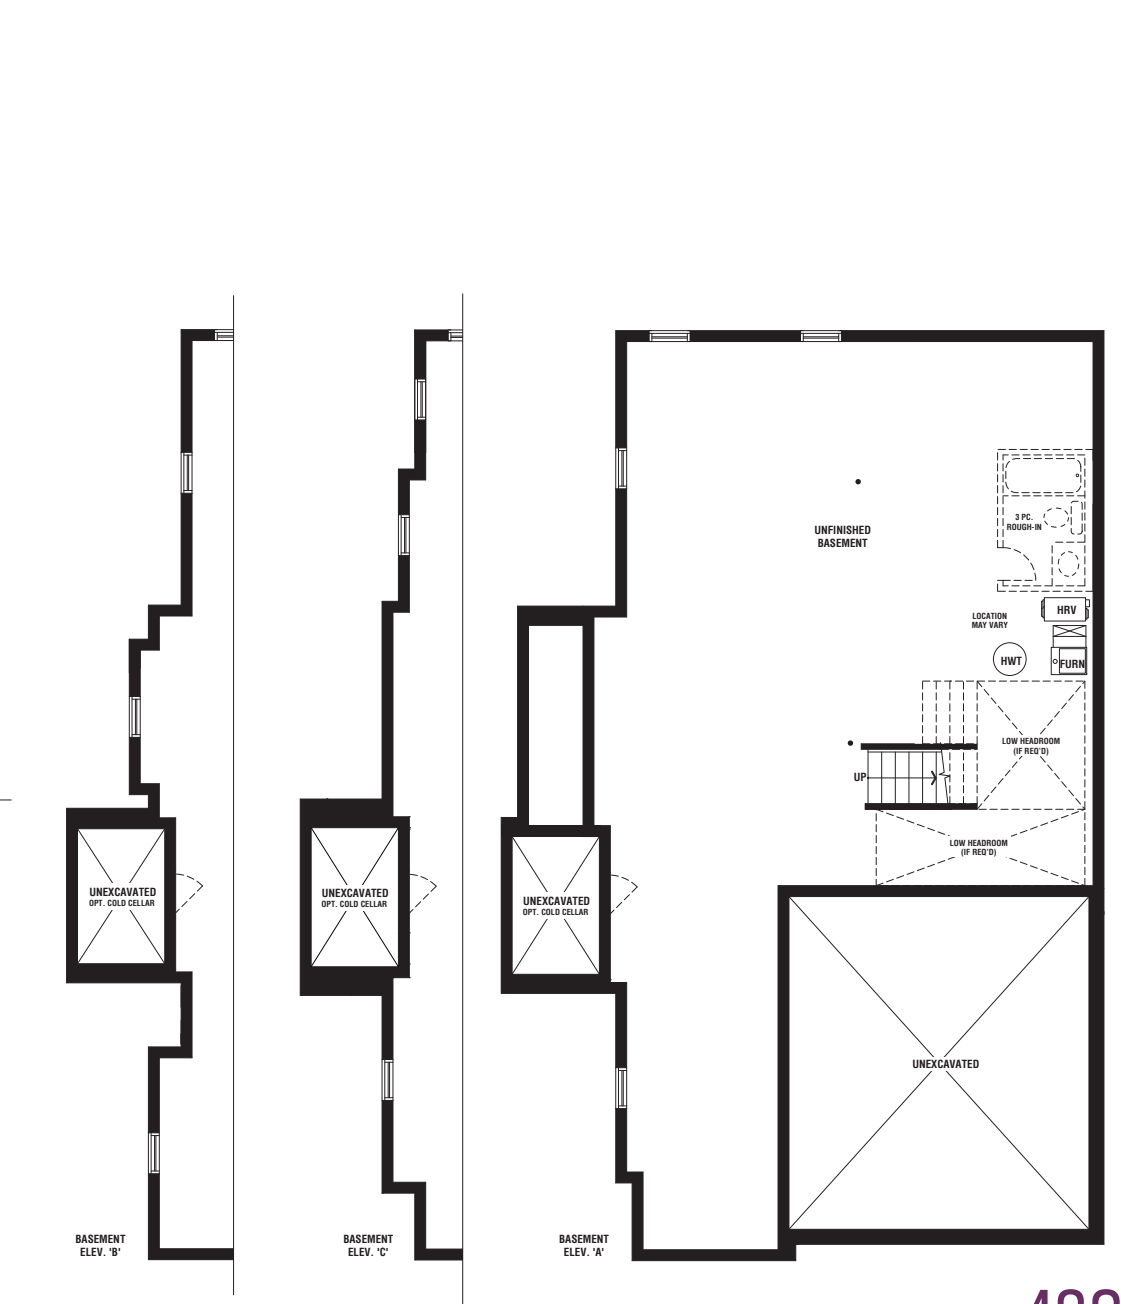

ASTER B | 3004 SQ. FT.

ASTER C | 3030 SQ. FT.

A

42

WHERE THE HORIZON MEETS HOME.

ASTER

A 2925 SQ. FT. B 3004 SQ. FT. C 3030 SQ. FT.

4 BEDROOMS
UP TO 2 ADDITIONAL BEDROOM OPTIONS AVAILABLE